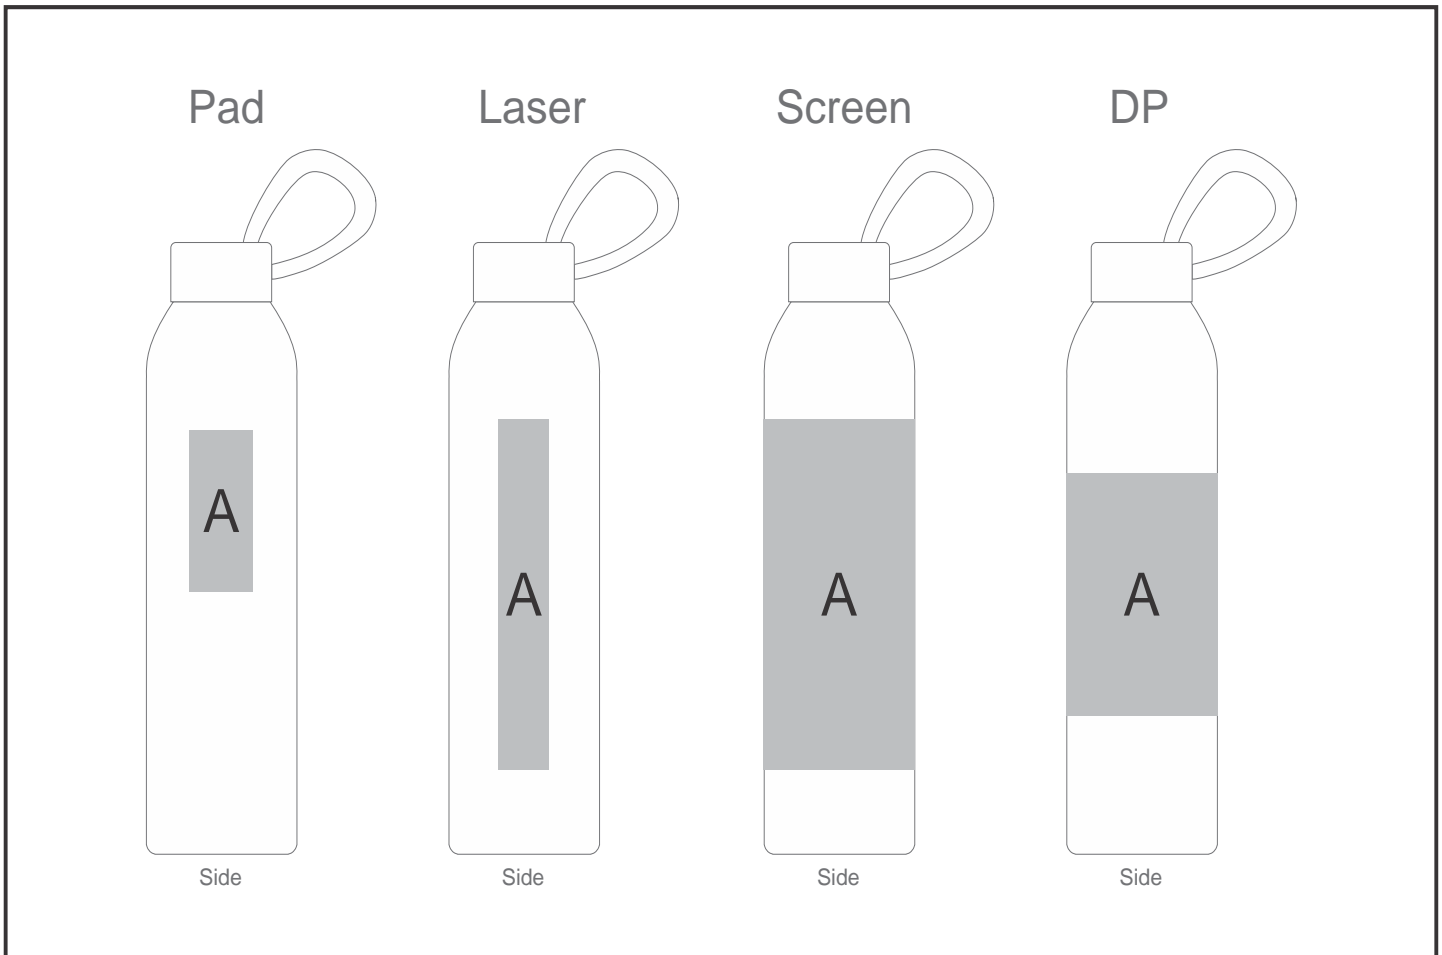

## Need to know:

- Includes 1-Colour, 1-Position Screen Wrap (setup fee applies)
- NB: Inclusive Branding is NOT applicable to Items marked as Reduced to Clear.
- Laser colour - White

## Branding Options:

Position	Branding Method (Branding Code)	No. of Colours	Dimension
A	Pad Printing (PB)	4 Colours	25mm wide x 60mm high
A	Screen Wrap (SW)	1 Colour	190mm wide x 130mm high
A	Laser Engraving (LB)	N/A	20mm wide x 130mm high
A	Digital Print Drinkware (DP-C)	Full Colour	100mm wide x 70mm high
A	Digital Print Drinkware (DP-D)	Full Colour	208mm wide x 90mm high